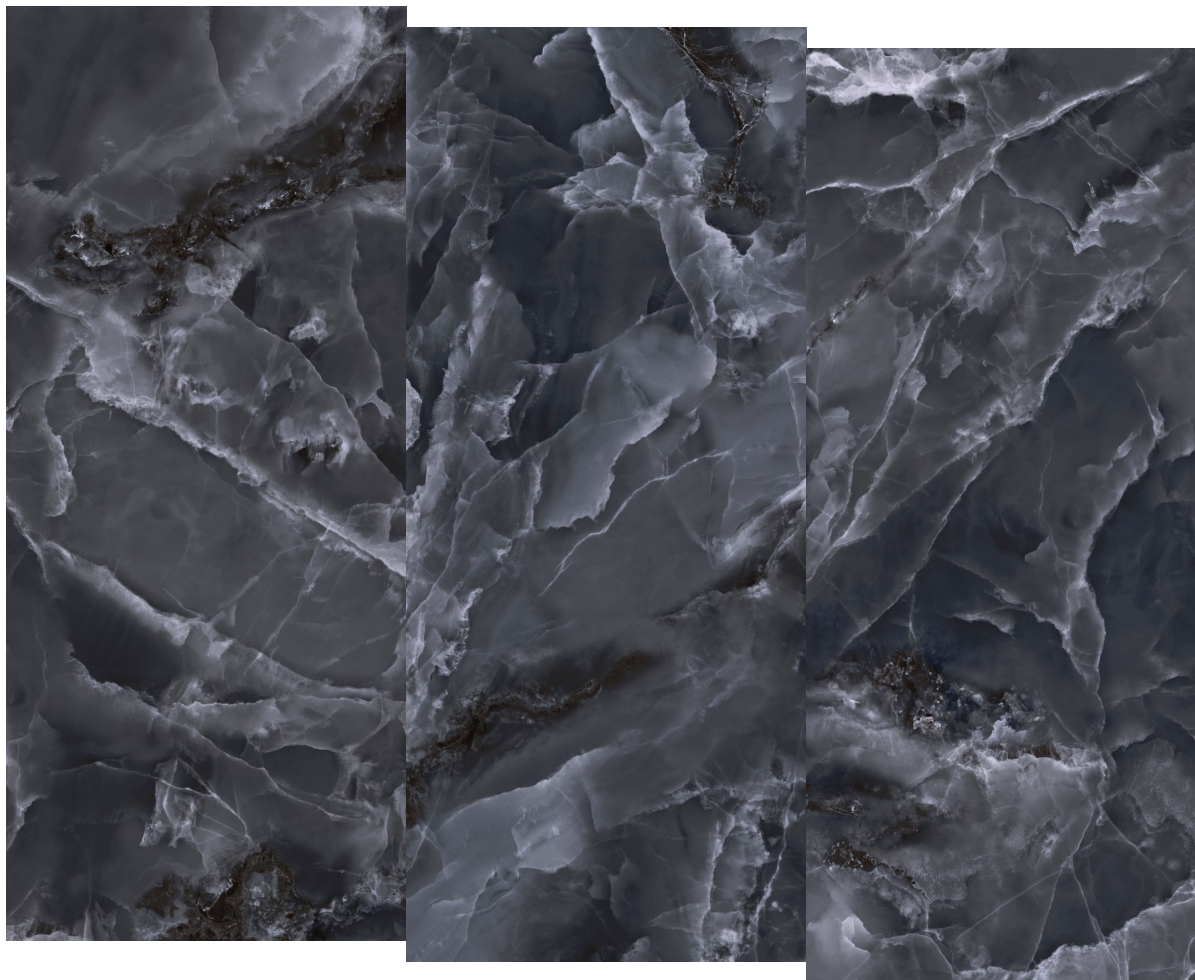

Rating: Not Rated Yet

Price

Price with discount £82.05

Sales price £98.46

Sales price without tax £87.23

Discount £-5.18

Tax amount £16.41

[Ask a question about this product](#)

Description

Calacatta marble has always stood out for its elegance and distinction. On this occasion, the representation of the combination of golden and grey veins of the marble on the solid base is consolidated in the rectified porcelain tiles of the '**Light Elegance**' collection.

In rectified white body, the material has two embossed decorations to take the decoration options a step further.